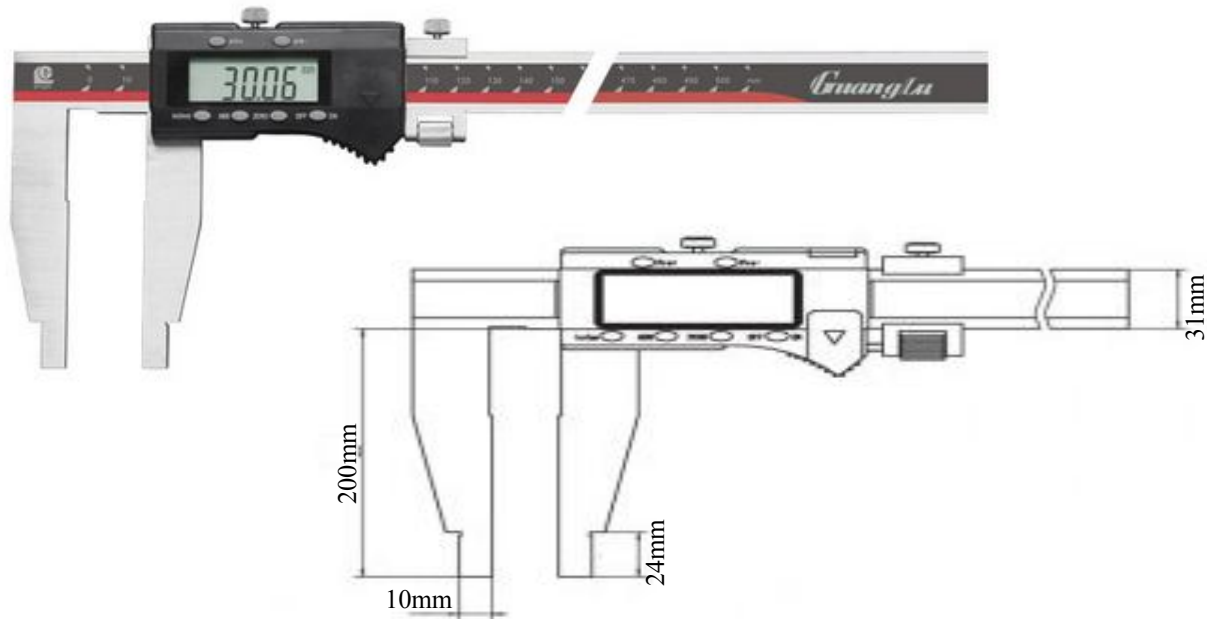

Digital Caliper

Model No.	Range	Resolution	Accuracy
111-504-2	0 ~ 500mm	0.01mm	±0.06mm